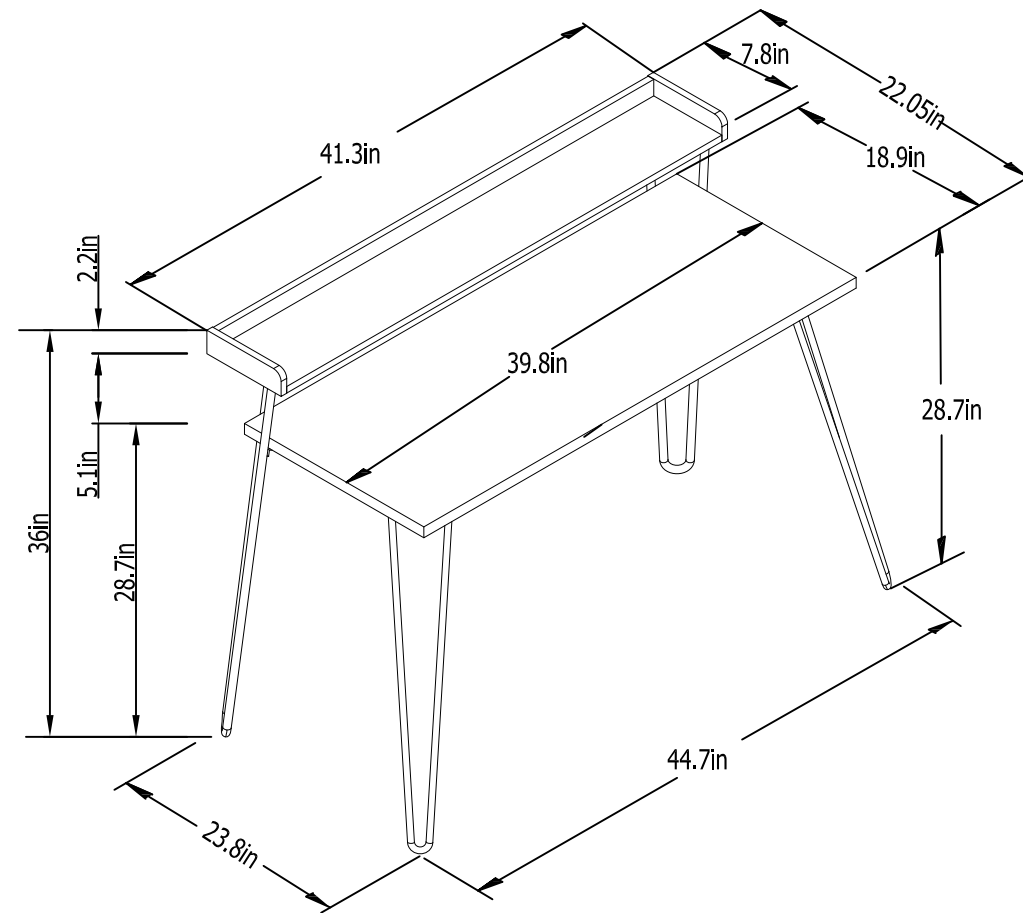

# 9881096/196/296/350/396/496/837/896/911/914COM

Finish: DESK

Wood Breakdown:  
MDF 0 %, PB 50 %.  
Total storage: 1.7 cubic feet

Overall Product Size:  
44.7" W × 23.8" D × 35.9" H  
113.5cmW × 60.5cmD × 91.3cmH

Maximum Weight Capacities  
Unit Weight: 30.69 lbs. ( 13.95kg)