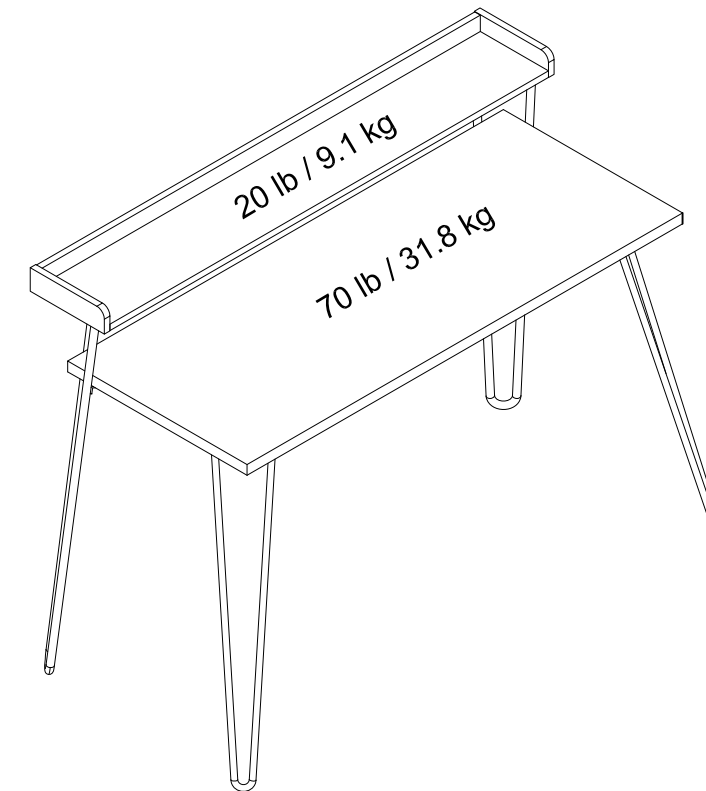

# 9881096/196/296/350/396/496/837/896/911/914COM

Finish: DESK

Wood Breakdown:  
MDF 0 %, PB 50 %.  
Total storage: 1.7 cubic feet

Overall Product Size:  
44.7" W × 23.8" D × 35.9" H  
113.5cmW × 60.5cmD × 91.3cmH

Maximum Weight Capacities  
Unit Weight: 30.69 lbs. ( 13.95kg)