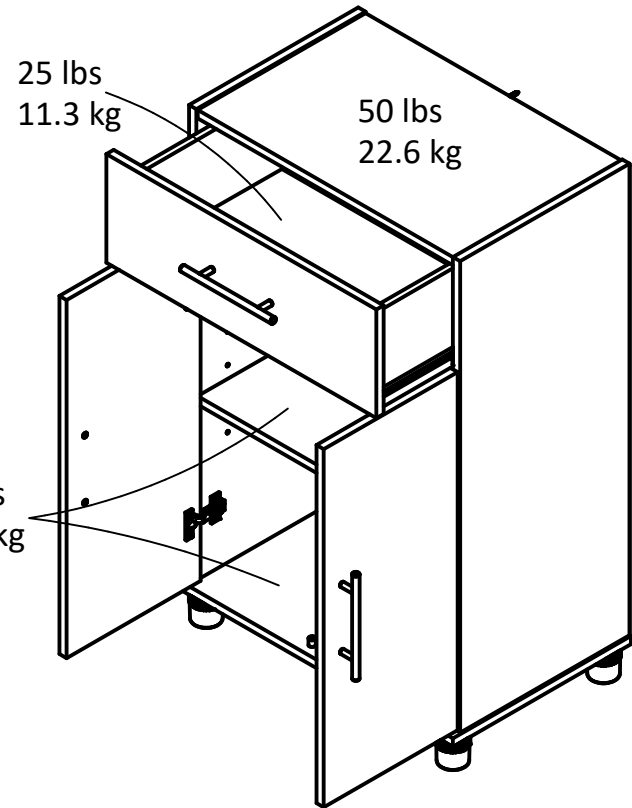

6945

Interior Storage dimensions:
(2) storage spaces
(adjustable heights)
22.21 in. (56.4 cm) W
27.13 in. (68.9 cm) H
14.65 in. (37.2 cm) D
5.11 cubic feet

Interior Drawer dimensions:
20.20 in. (51.3 cm) W
5.89 in. (14.9 cm) H
12.97 in. (32.9 cm) D
0.89 cubic feet

Overall Product Size:
23.46"W x 15.40"D x 39.20"H
59.6cm W x 39.1cm D x 99.6cm H

Wood Breakdown: 90%
Total storage: 6.0 cubic feet

Maximum Weight Capacities
Unit Weight: 59 lbs. (26.76 kg)