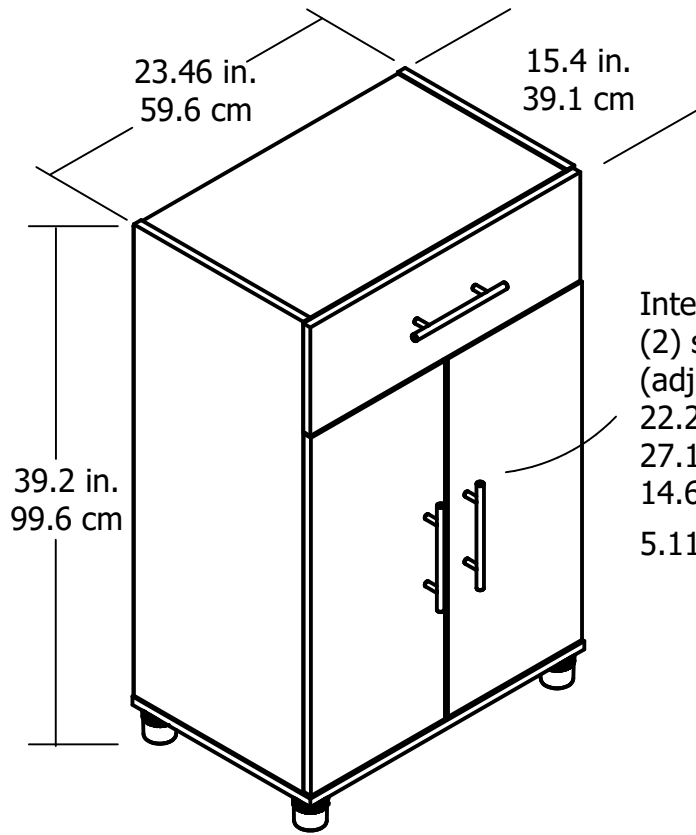

6945

Interior Storage dimensions:
(2) storage spaces
(adjustable heights)
22.21 in. (56.4 cm) W
27.13 in. (68.9 cm) H
14.65 in. (37.2 cm) D
5.11 cubic feet

Interior Drawer dimensions:
20.20 in. (51.3 cm) W
5.89 in. (14.9 cm) H
12.97 in. (32.9 cm) D
0.89 cubic feet

Overall Product Size:
23.46"W x 15.40"D x 39.20"H
59.6cm W x 39.1cm D x 99.6cm H

Wood Breakdown: 90%
Total storage: 6.0 cubic feet

Maximum Weight Capacities
Unit Weight: 59 lbs. (26.76 kg)