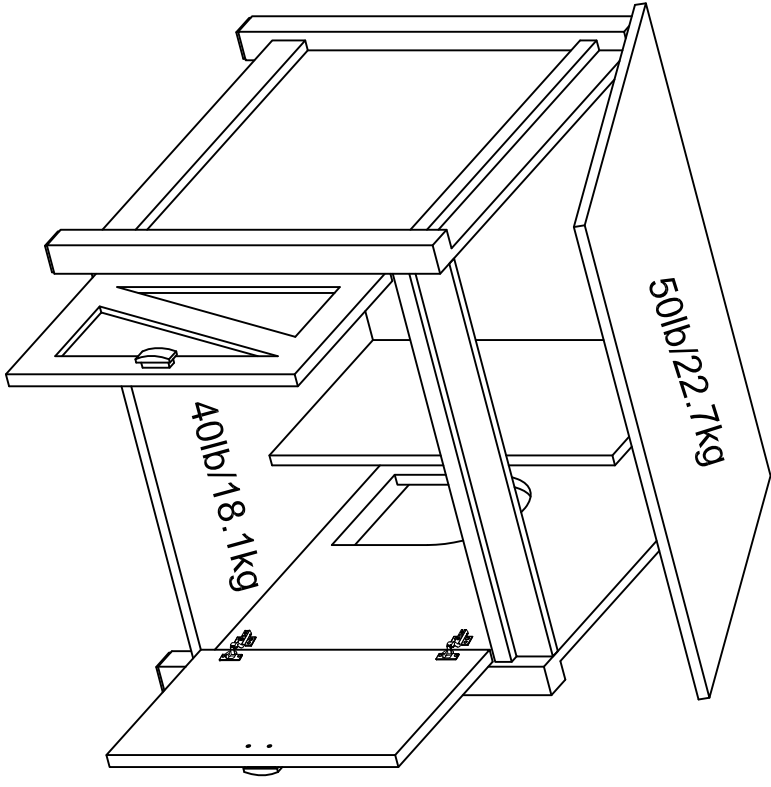

4816846COM,4816884COM-Cat Box

Wood Breakdown:

Wood 100%

Total storage: 5 cubic feet

Overall Product Size:

27.95" W x 25.6" D x 23.7" H

71.1cm W x 65cm D x 60.2cm H

Maximum Weight Capacities
Unit Weight: 60.06lbs. (27.3kg)