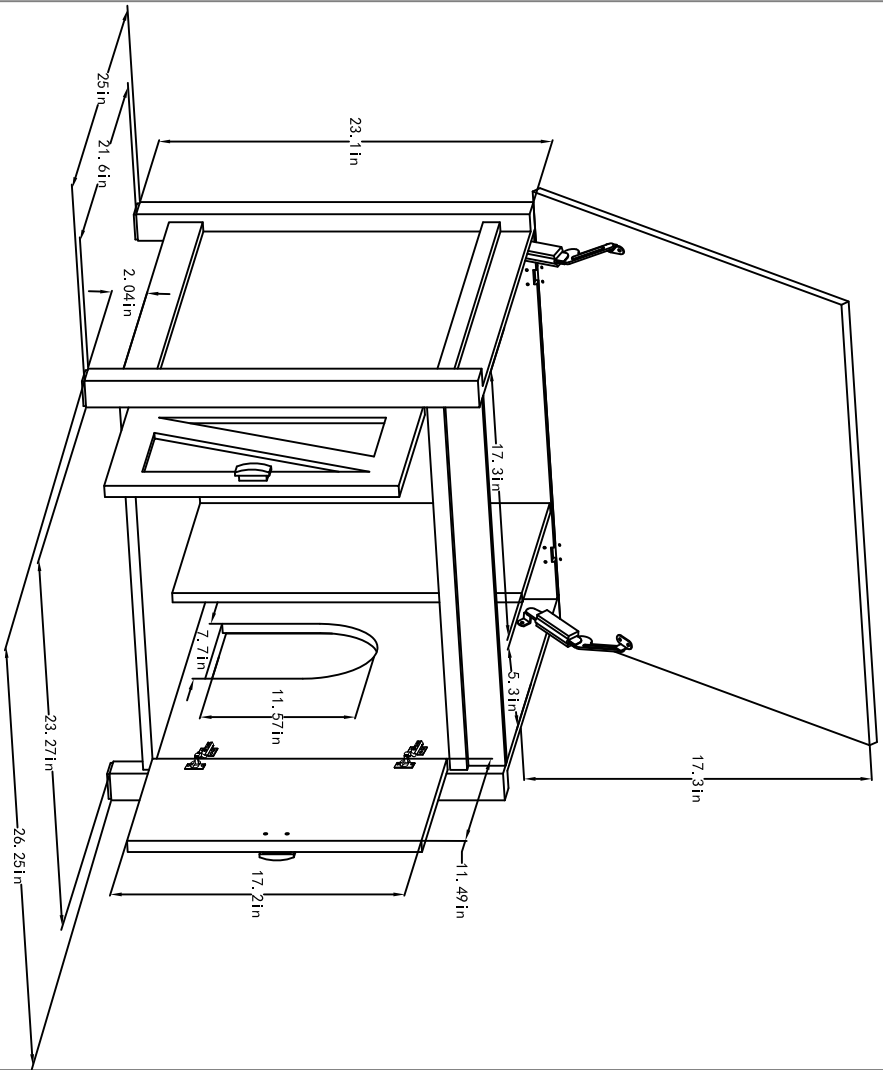

4816846COM,4816884COM-Cat Box

Wood Breakdown:

Wood 100%

Total storage: 5 cubic feet

Overall Product Size:

27.95" W x 25.6" D x 23.7" H

71.1cm W x 65cm D x 60.2cm H

Maximum Weight Capacities
Unit Weight: 60.06lbs. (27.3kg)