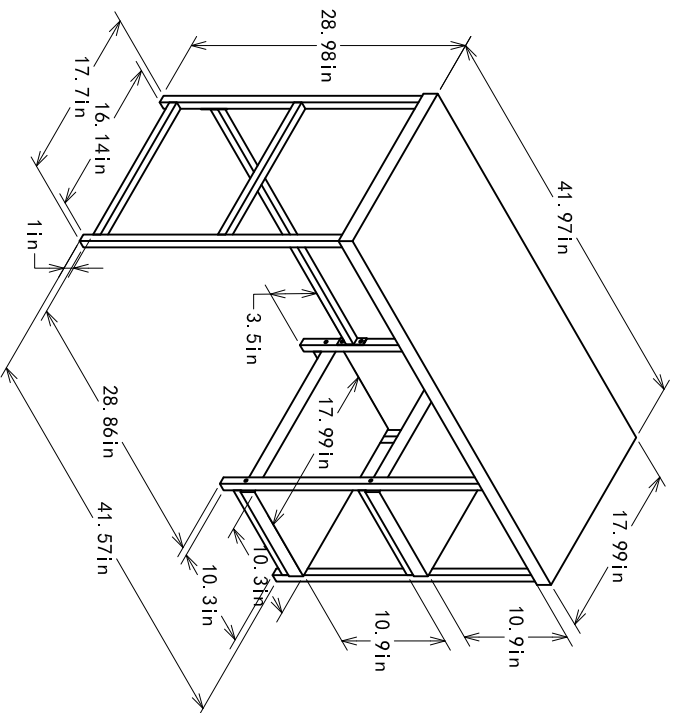

# 6249013COM -Desk With Shelves

Wood Breakdown:  
Wood 68.3% ,Steel 31.7%  
Total storage: 6.7 cubic feet

Overall Product Size:  
41.97" W x 17.99" D x 28.98" H  
106.6cm W x 45.7cm D x 73.6cm H

Maximum Weight Capacities  
Unit Weight: 23.54lbs. (10.7 kg)