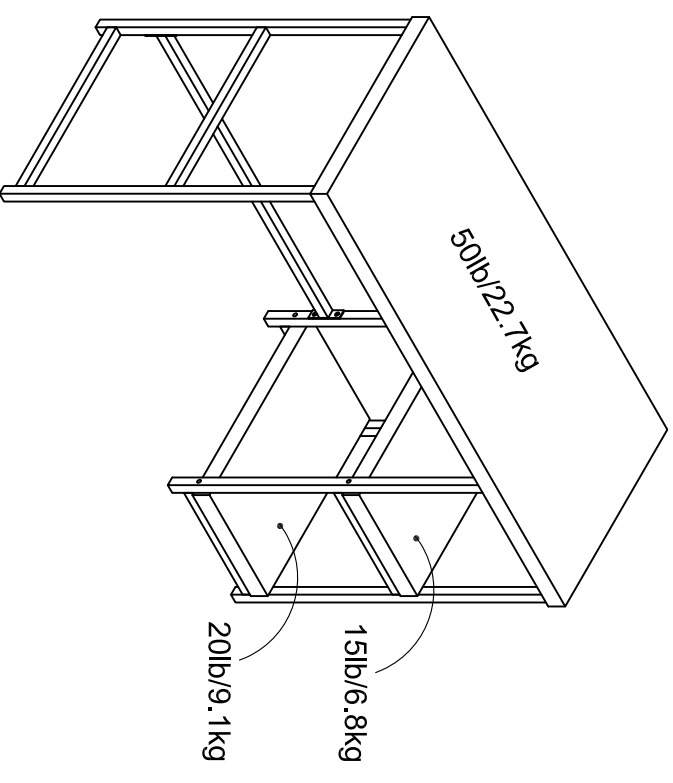

# 6249013COM -Desk With Shelves

Wood Breakdown:  
Wood 68.3% ,Steel 31.7%  
Total storage: 6.7 cubic feet

Overall Product Size:  
41.97" W x 17.99" D x 28.98" H  
106.6cm W x 45.7cm D x 73.6cm H

Maximum Weight Capacities  
Unit Weight: 23.54lbs. (10.7 kg)