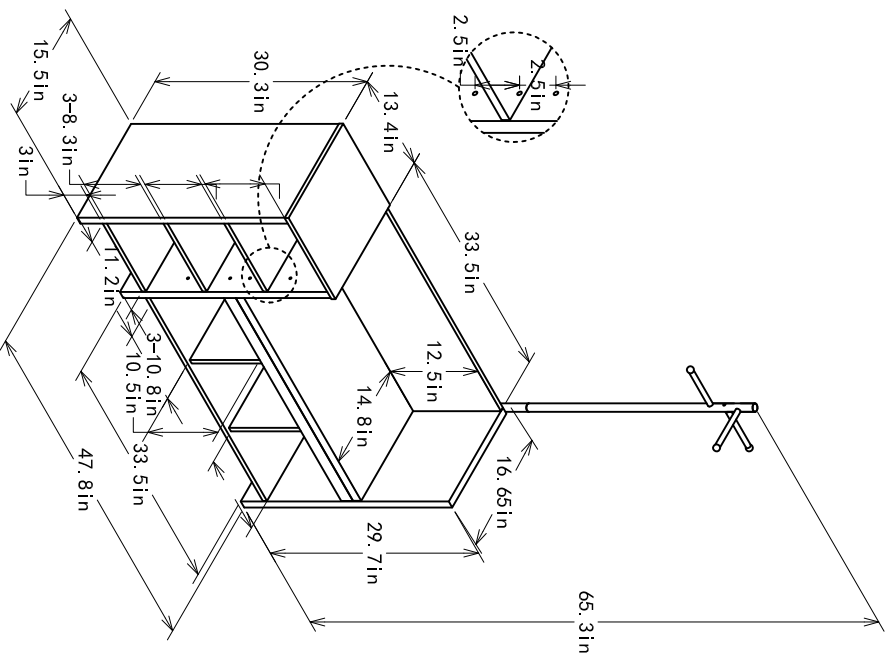

1590013COM -Storage Bench With Coat Rack

Wood Breakdown:
 Wood 96.8%, Steel 3.2%
 Total storage: 9.9 cubic feet

Overall Product Size:
 47.8" W x 16.65" D x 65.3" H
 121.6cm W x 42.3cm D x 165.9cm H

Maximum Weight Capacities
 Unit Weight: 84.92lbs. (38.6kg)