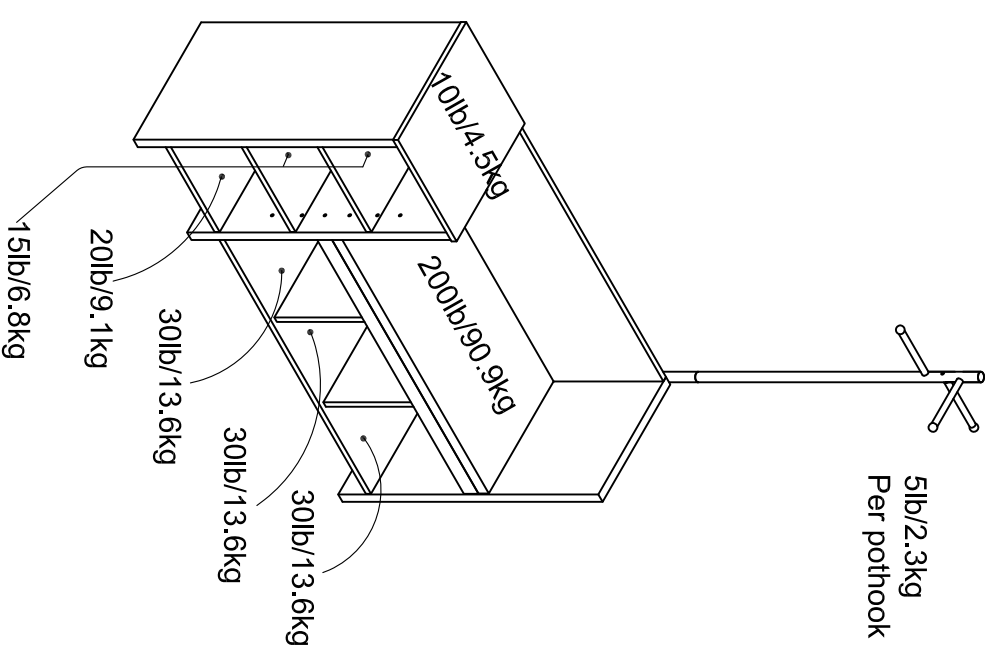

1590013COM -Storage Bench With Coat Rack

Wood Breakdown:
 Wood 96.8%, Steel 3.2%
 Total storage: 9.9 cubic feet

Overall Product Size:
 47.8" W x 16.65" D x 65.3" H
 121.6cm W x 42.3cm D x 165.9cm H

Maximum Weight Capacities
 Unit Weight: 84.92lbs. (38.6kg)