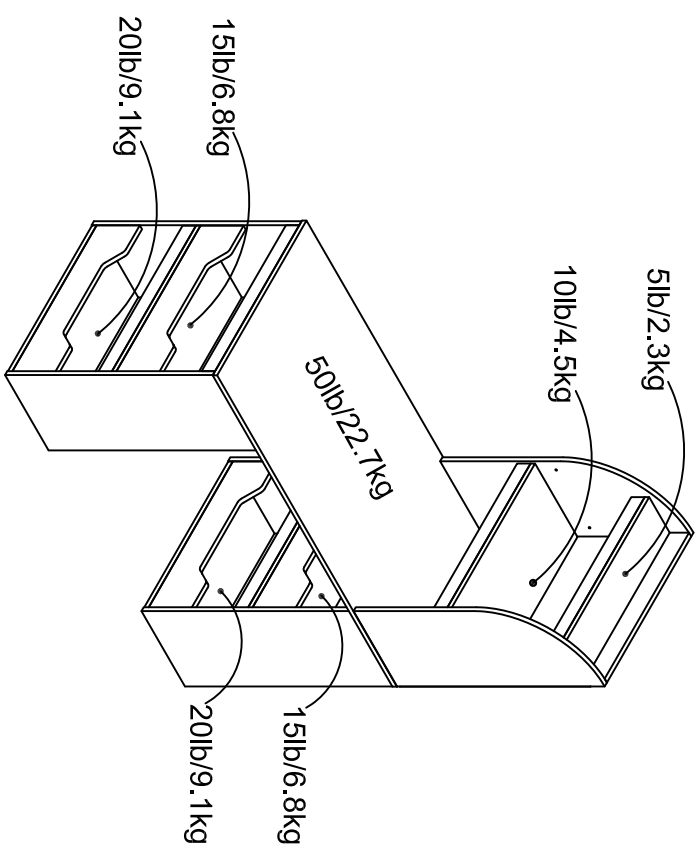

## Wood Breakdown:

PB 98%, Steel 2%

Total storage: 10.5 cubic feet

## Overall Product Size:

47.52" W x 23.6" D x 55.47" H

120.7cm W x 60cm D x 140.9cm H

## Maximum Weight Capacities

Unit Weight: 94.16lbs. (42.8 kg)