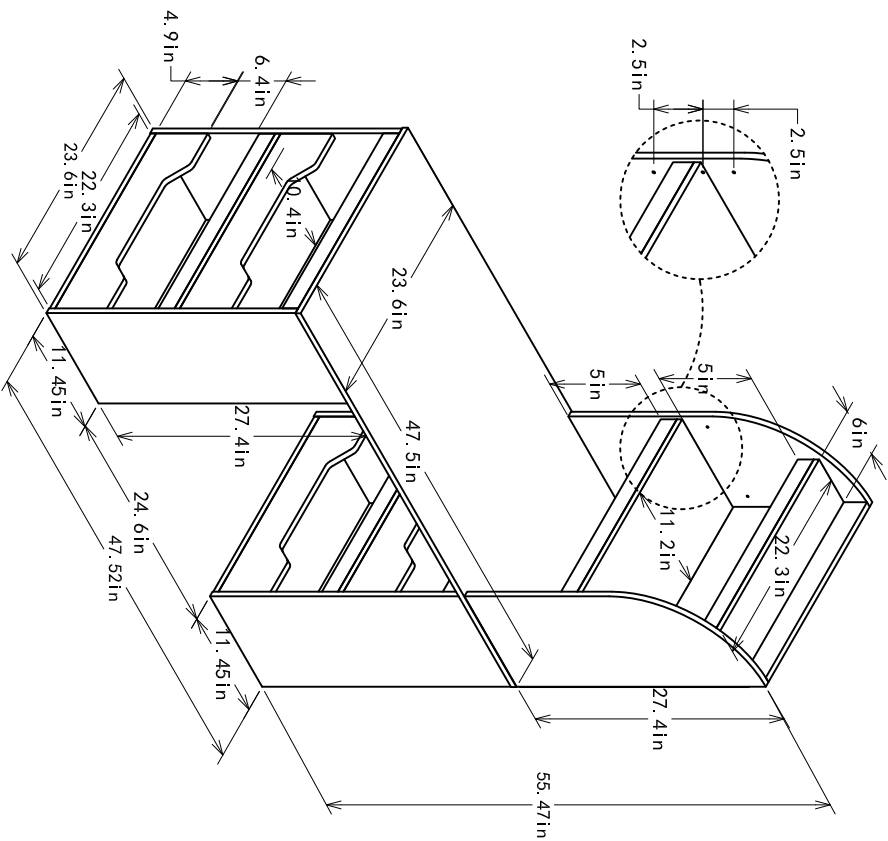

# 1304013COM -Desk With Bookcase Storage

## Wood Breakdown:

PB 98%, Steel 2%

Total storage: 10.5 cubic feet

## Overall Product Size:

47.52" W x 23.6" D x 55.47" H

120.7cm W x 60cm D x 140.9cm H

## Maximum Weight Capacities

Unit Weight: 94.16lbs. (42.8 kg)