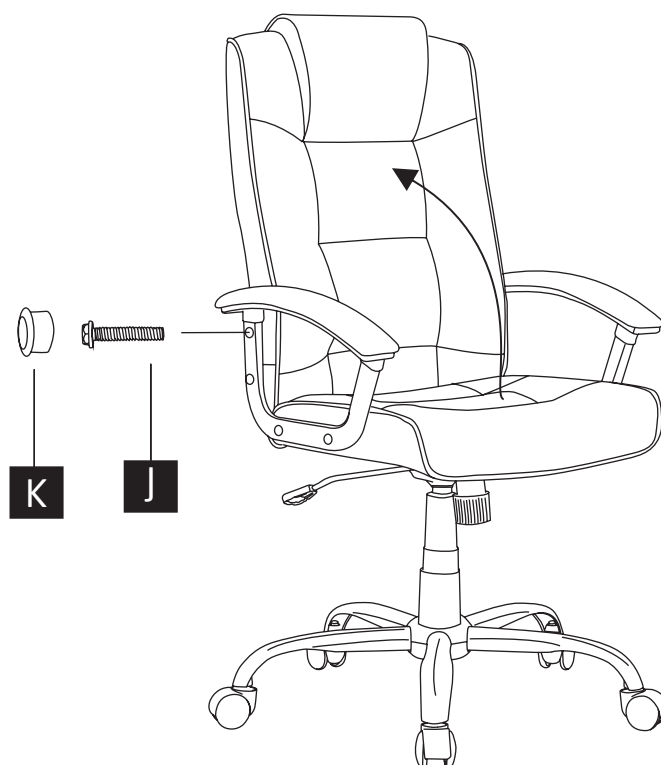

Houston Chair

alphason

AOC4201A-L-BK / AOC4201A-L-CM

5

6