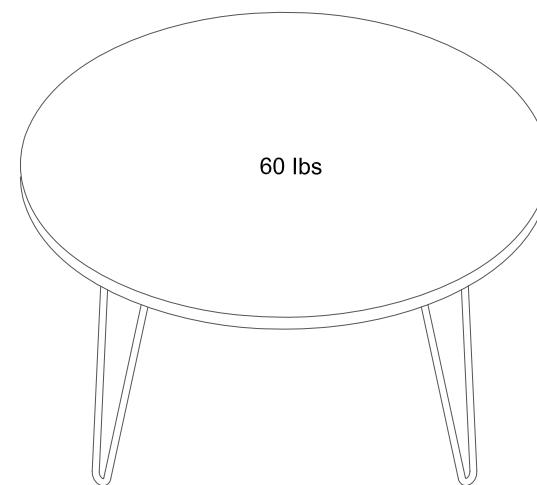

3615307COM - Owen Coffee Table

Finish: Sonoma Oak / Gunmetal

Wood Breakdown: 85%
Total Storage: 0 cubic feet

Overall Product Size:
35.43"(W)*35.43"(D)*17.83(H)
90cm W x 90cm D x 45.3cm H

Maximum Weight Capacities
Unit Weight: 25.71 lbs (11.66 kg)