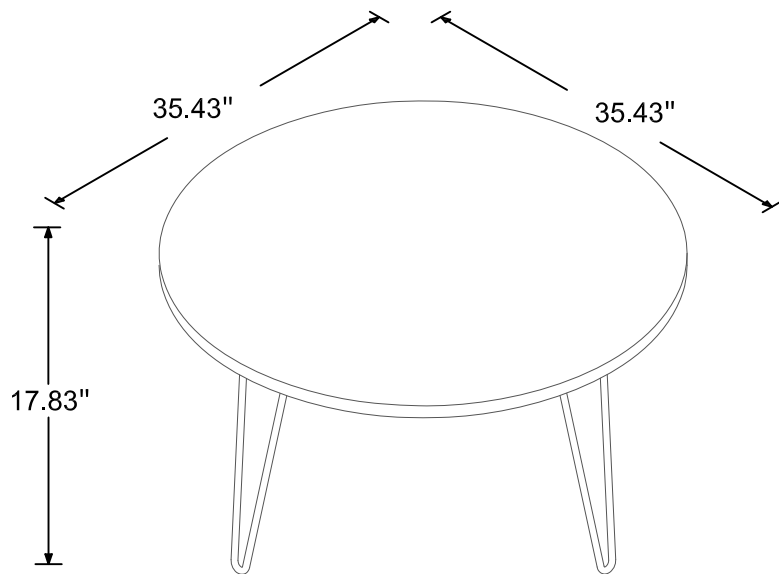

3615307COM - Owen Coffee Table

Finish: Sonoma Oak / Gunmetal

Wood Breakdown: 85%
Total Storage: 0 cubic feet

Overall Product Size:
35.43"(W)*35.43"(D)*17.83(H)
90cm W x 90cm D x 45.3cm H

Maximum Weight Capacities
Unit Weight: 25.71 lbs (11.66 kg)