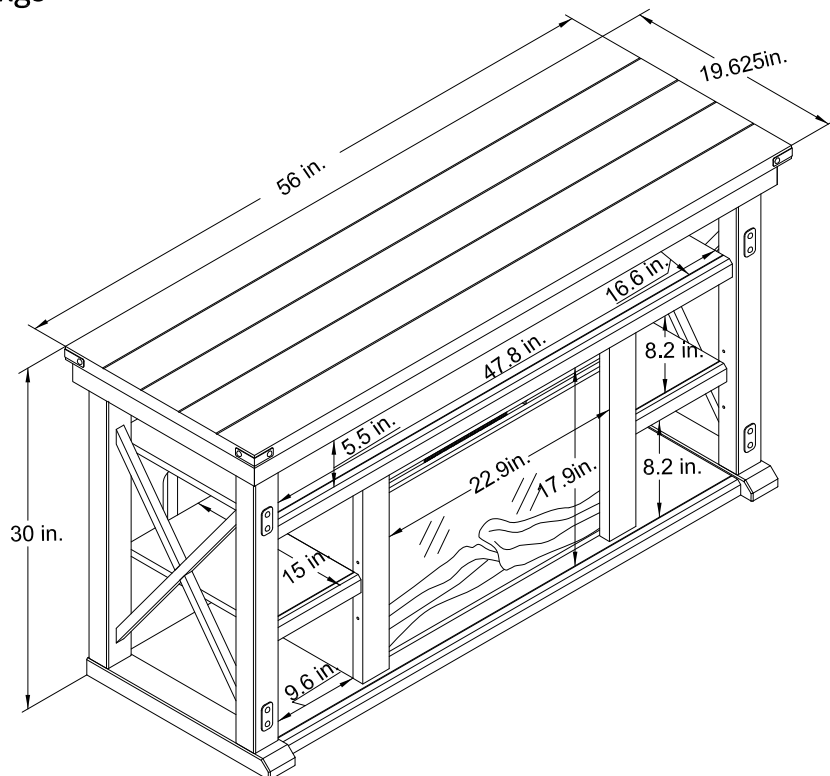

60" Fireplace TV Stand

Model Number: 1775096COM

Finish: Rustic gray

OVERALL PRODUCT SIZE(in inches)

TV Stand:56"(W)*19.625"(D)*30"(H)

Weight: 59.4 kgs

MAXIMUM WEIGHT CAPACITIES