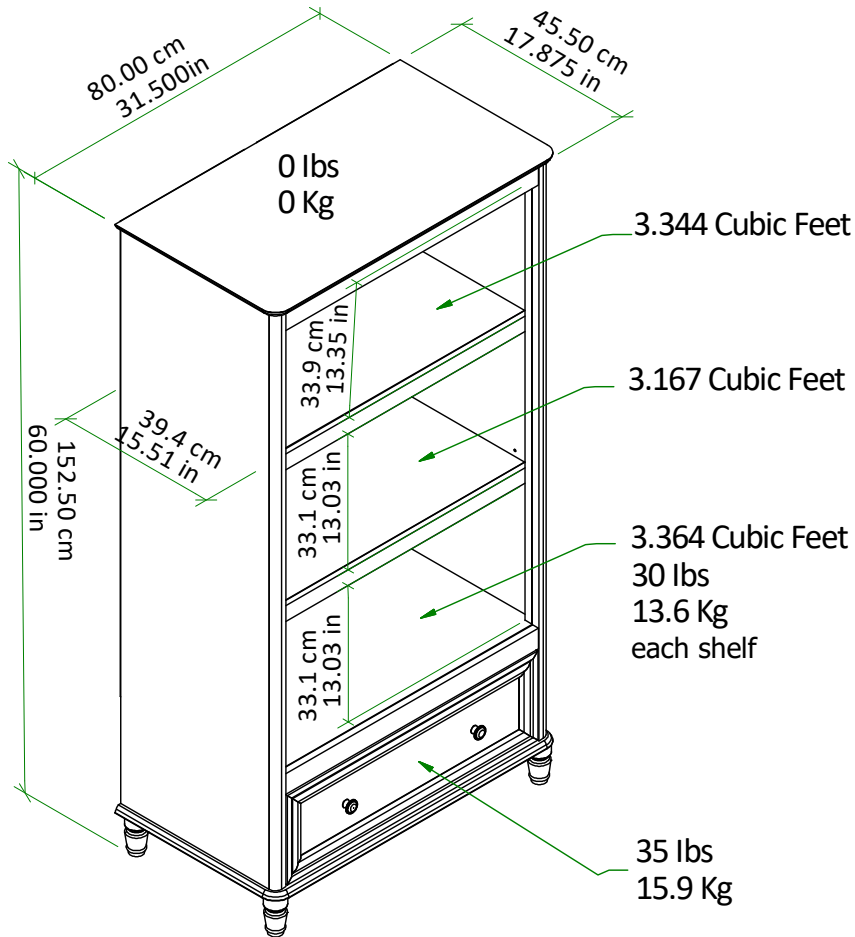

# 6857096BRU / 6857196 BRU - Piper Bookcase

Finish: Black / Cream

1.169 Cubic Feet  
each drawer

Wood Breakdown: 96%  
Total storage: 11.04 Cubic Feet

Overall Product Size:  
31.500in (W) x 17.875in (D) x 60.000in (H)  
80.00cm (W) x 45.50cm (D) x 152.50cm (H)

Maximum Weight Capacities  
Unit Weight: 99.00 lbs (45.00kg)