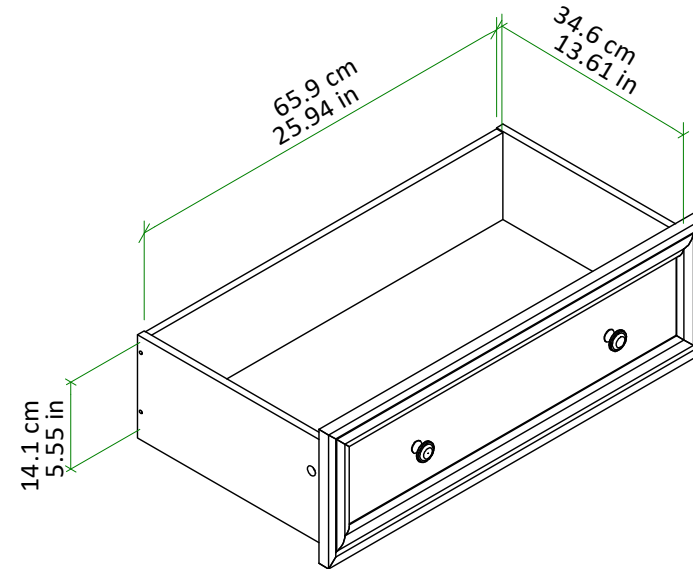

# 6857096BRU / 6857196 BRU - Piper Bookcase

Finish: Black / Cream

1.169 Cubic Feet  
each drawer

Wood Breakdown: 96%  
Total storage: 11.04 Cubic Feet

Overall Product Size:  
31.500in (W) x 17.875in (D) x 60.000in (H)  
80.00cm (W) x 45.50cm (D) x 152.50cm (H)

Maximum Weight Capacities  
Unit Weight: 99.00 lbs (45.00kg)